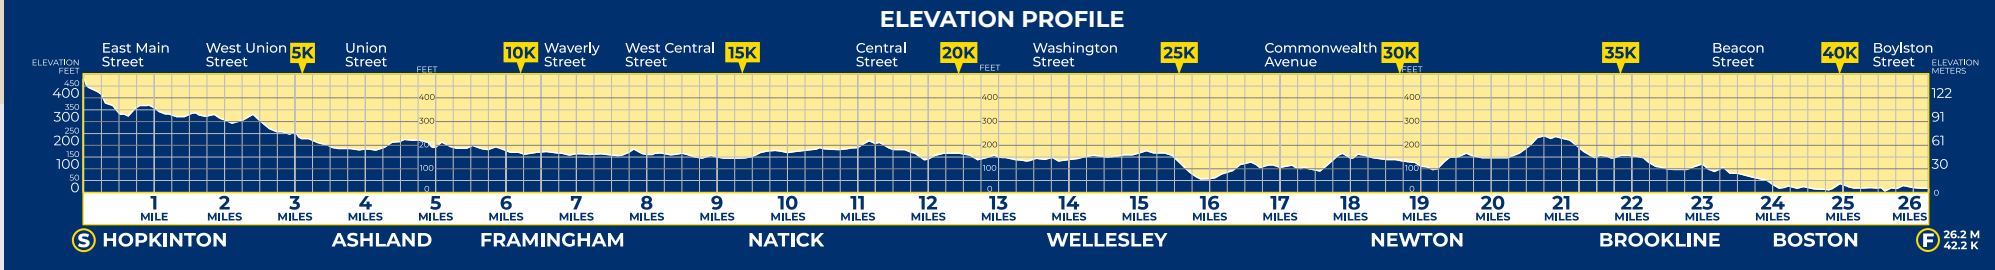

©2023. All rights reserved. No portion of this map may be reproduced without permission of the Boston Athletic Association. Boston Marathon®, B.A.A. Marathon™, and the B.A.A. Unicorn logo are registered trademarks of the Boston Athletic Association. Use of these trademarks without written permission from the Boston Athletic Association is prohibited.